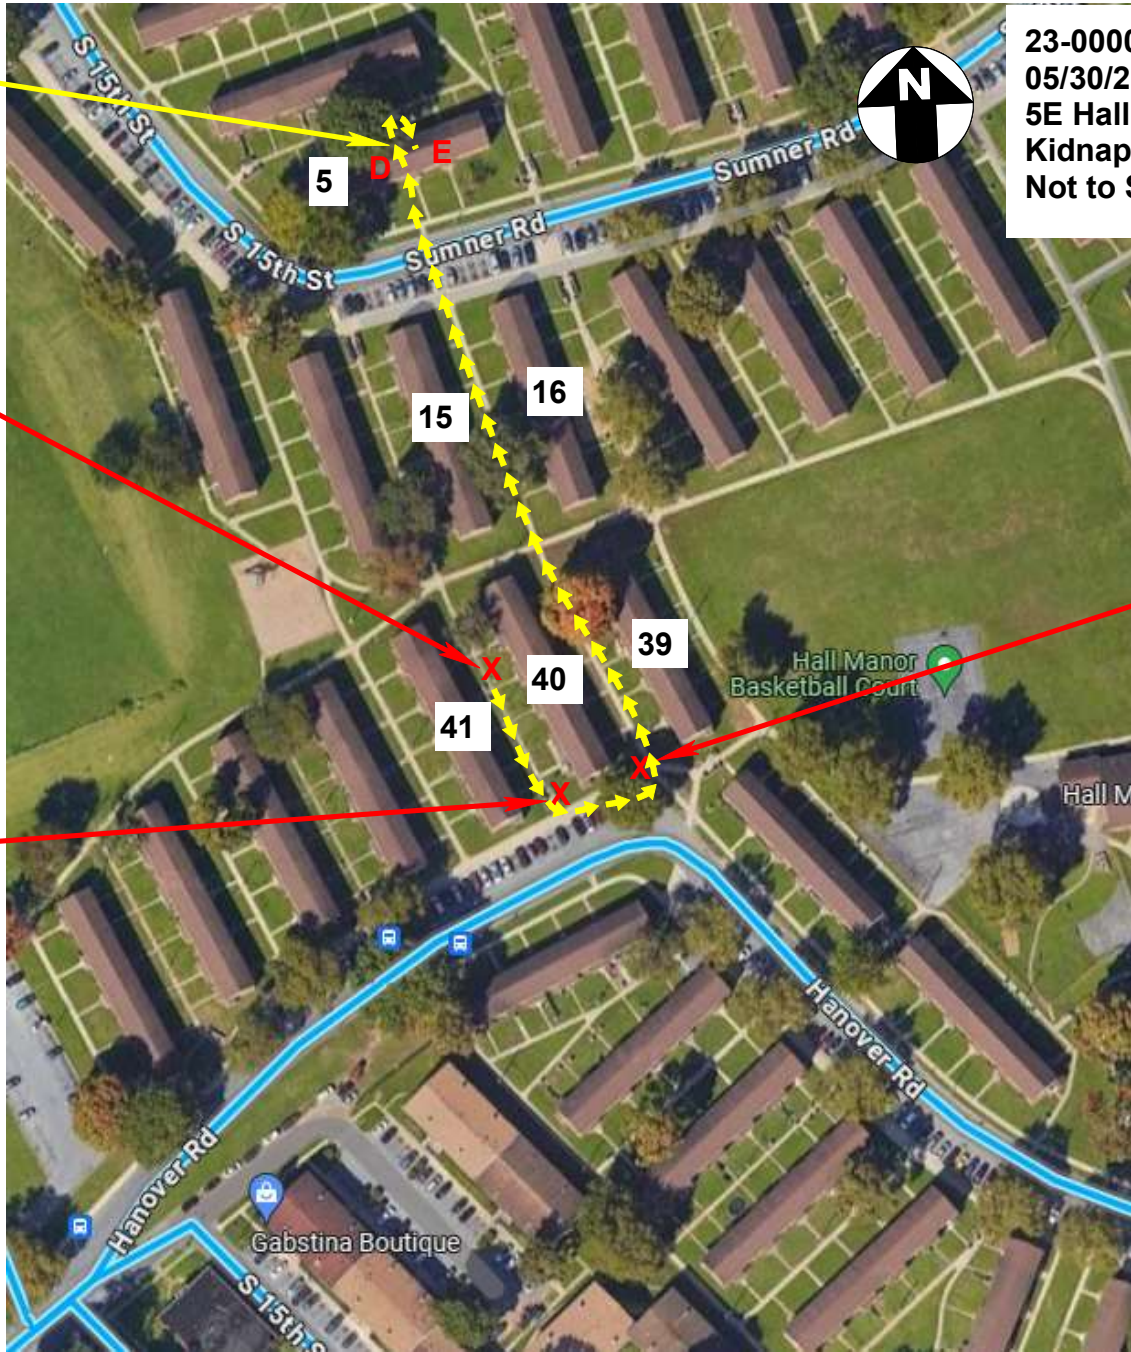

Hammond runs through 5D Hall Manor and into 5E

Hammond first seen by officers

Officers see gun in sweatshirt pocket

23-0000237
05/30/2023
5E Hall Manor
Kidnapping/Aggravated assault
Not to Scale

Hammond points gun at officers